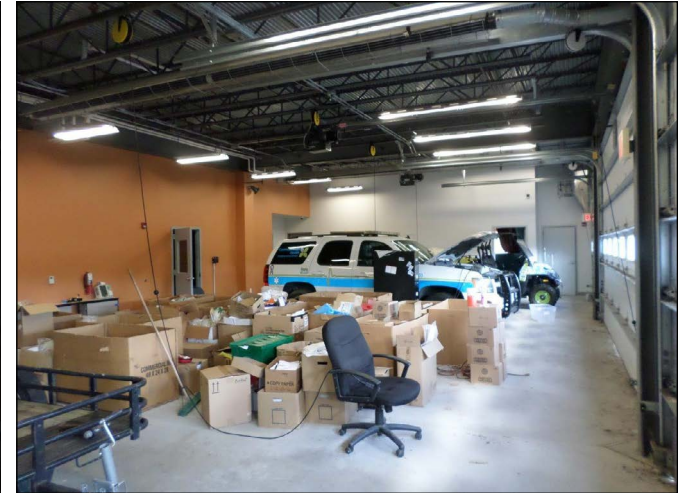

For more information, please contact:

Mike Detter | SIOR
mdetter@geisrealty.com
(570) 468-8810

200 Abington Executive Park | Suite 202 | Clarks Summit, PA 18411
996 Old Eagle School Road | Suite 1117 | Wayne, PA 19087
www.geisrealty.com